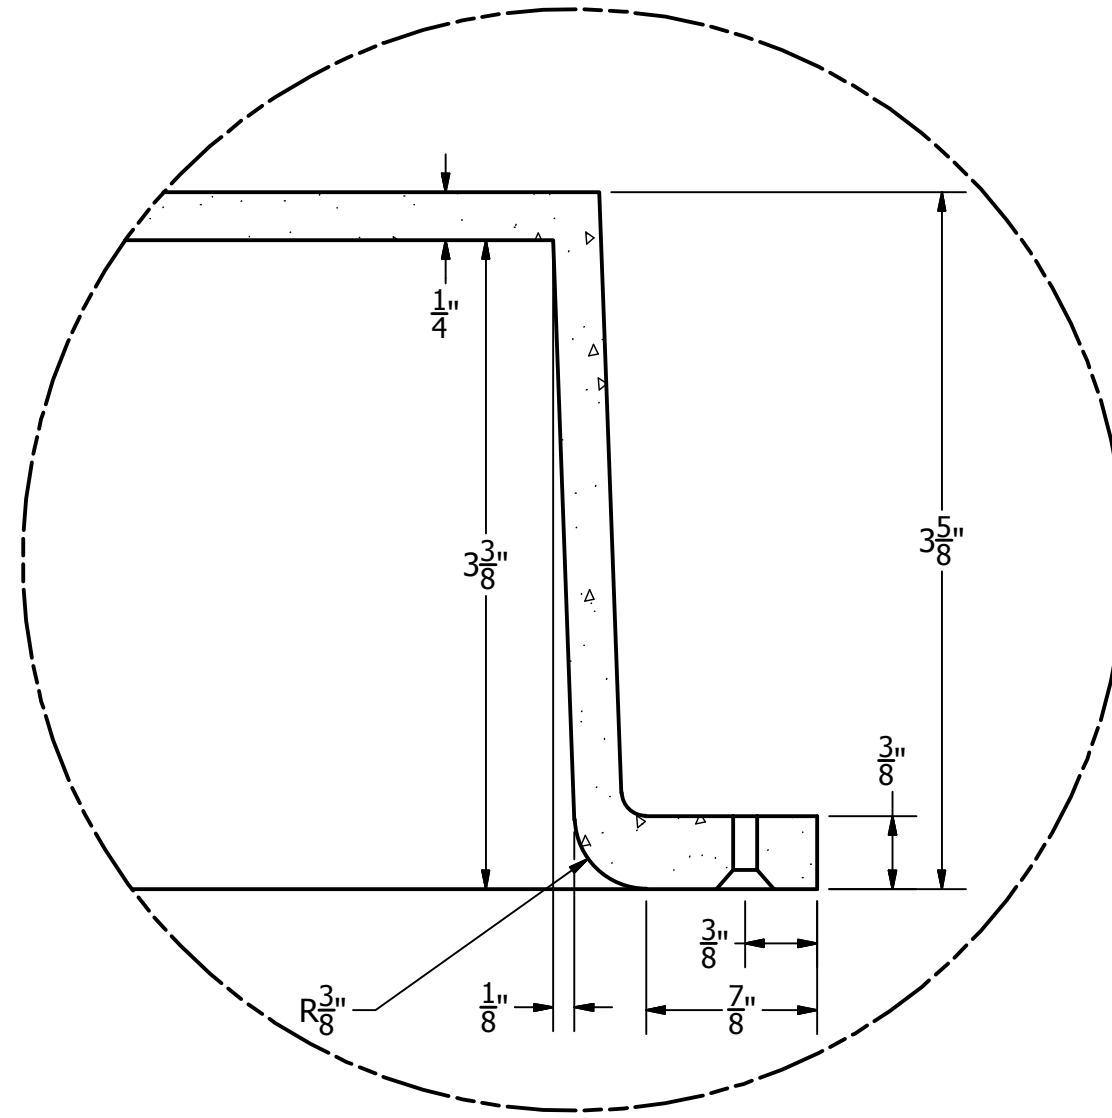

SECTION A-A
SCALE 1 / 4

DETAIL B
SCALE 1 : 1

ISO VIEW
SCALE 1 / 4

FRONT VIEW
SCALE 1 / 4

DRAWN R.E.E.	3/15/2017	LEDGE PRODUCTS		
		TITLE SHOWER NICHE		
		PART NUMBER 13.5 x 13.5		
APPROX. WEIGHT 10.0 lbmass		SIZE C	DWG NO 13.5 x 13.5	REV
		SCALE 1 / 4		SHEET 1 OF 1