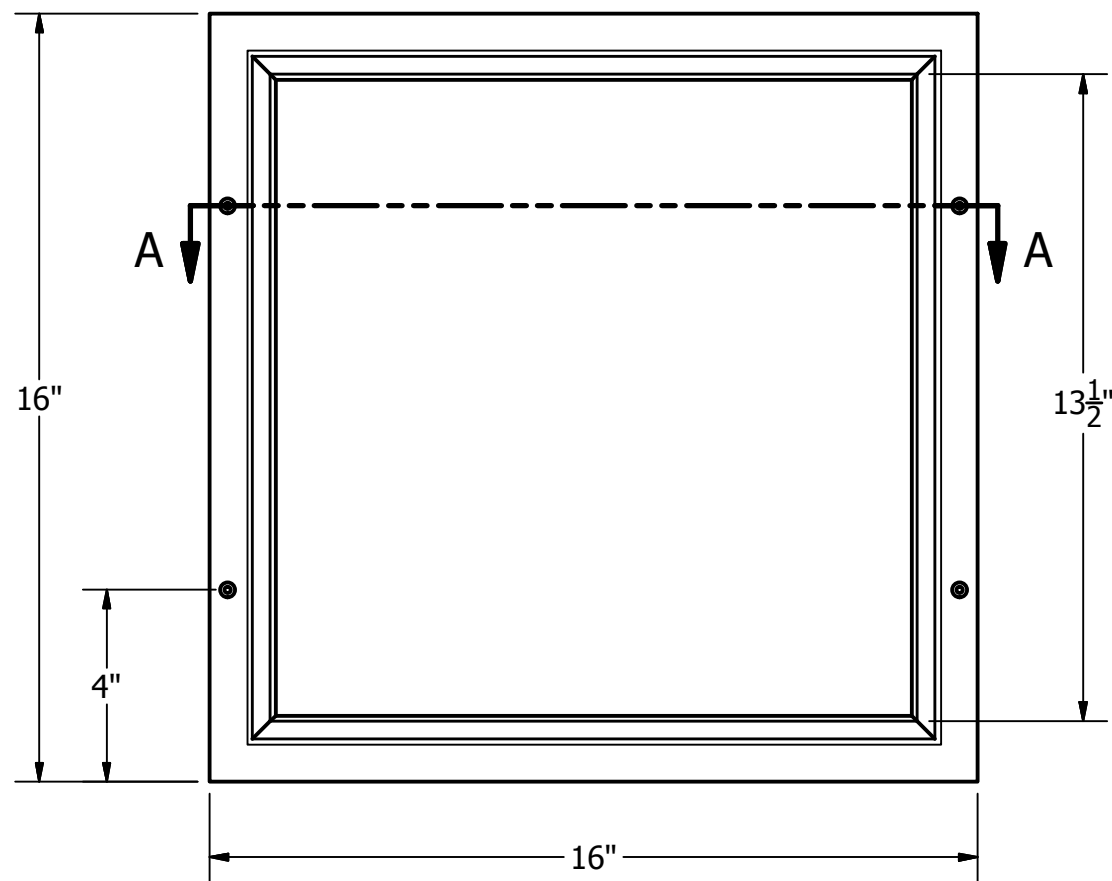

SECTION A-A
SCALE 1 / 4

DETAIL B
SCALE 1 : 1

ISO VIEW
SCALE 1 / 4

FRONT VIEW
SCALE 1 / 4

DRAWN R.E.E.	3/15/2017	LEDGE PRODUCTS		
		TITLE SHOWER NICHE		
		PART NUMBER 13.5 x 13.5		
APPROX. WEIGHT 10.0 lbmass		SIZE C	DWG NO 13.5 x 13.5	REV
		SCALE 1 / 4		SHEET 1 OF 1