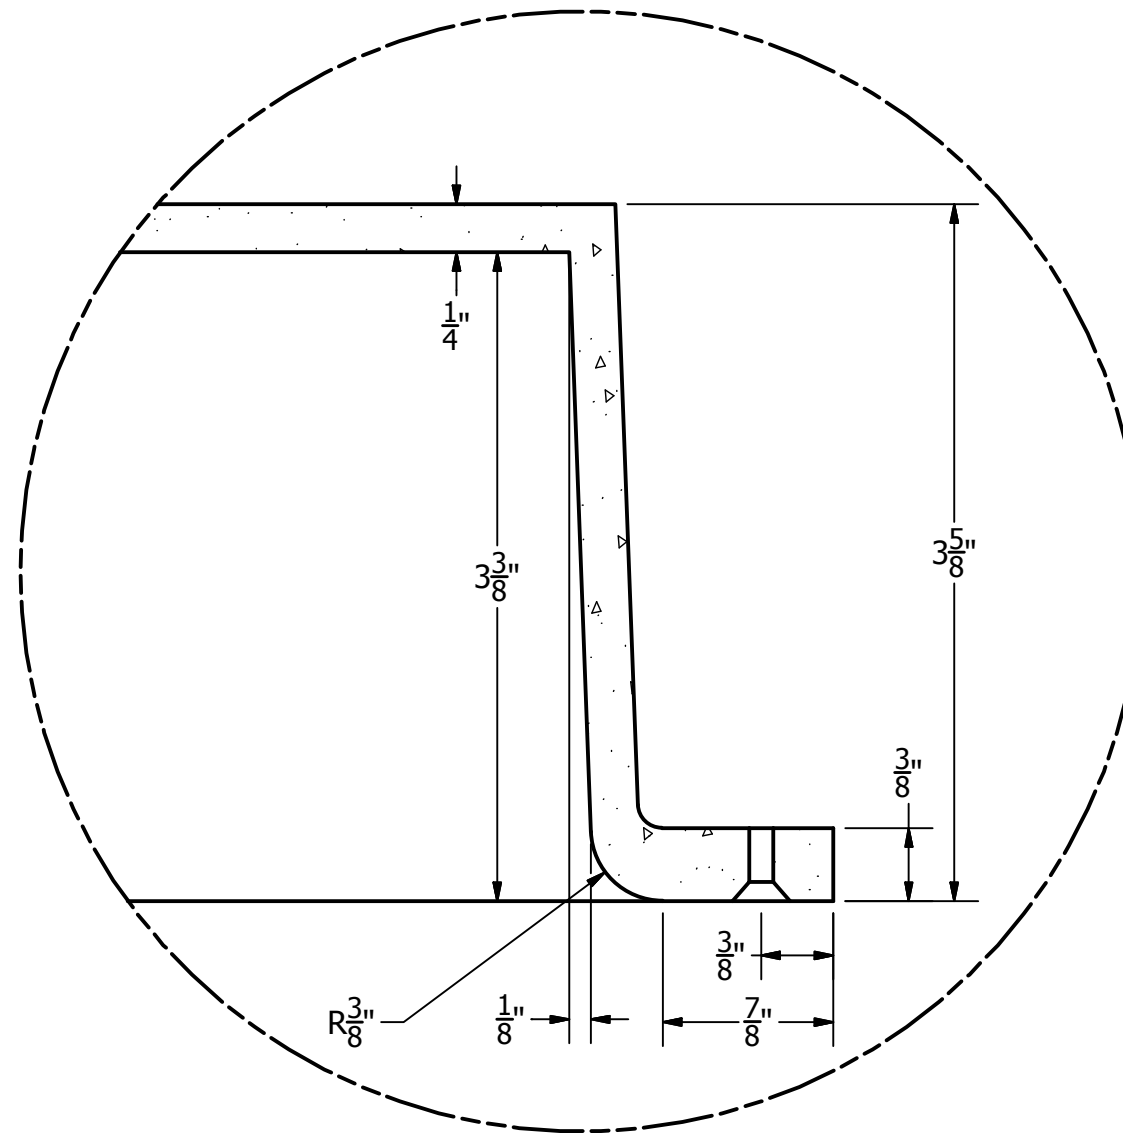

SECTION A-A  
SCALE 1 / 4

DETAIL B  
SCALE 1 : 1

ISO VIEW  
SCALE 1 / 4

FRONT VIEW  
SCALE 1 / 4

DRAWN R.E.E.	3/15/2017	LEDGE PRODUCTS		
		PART NUMBER 13.5 x 17.5		
APPROX. WEIGHT 12.0 lbmass		SIZE C	DWG NO 13.5 x 17.5	REV
		SCALE 1 / 4	SHEET 1 OF 1	