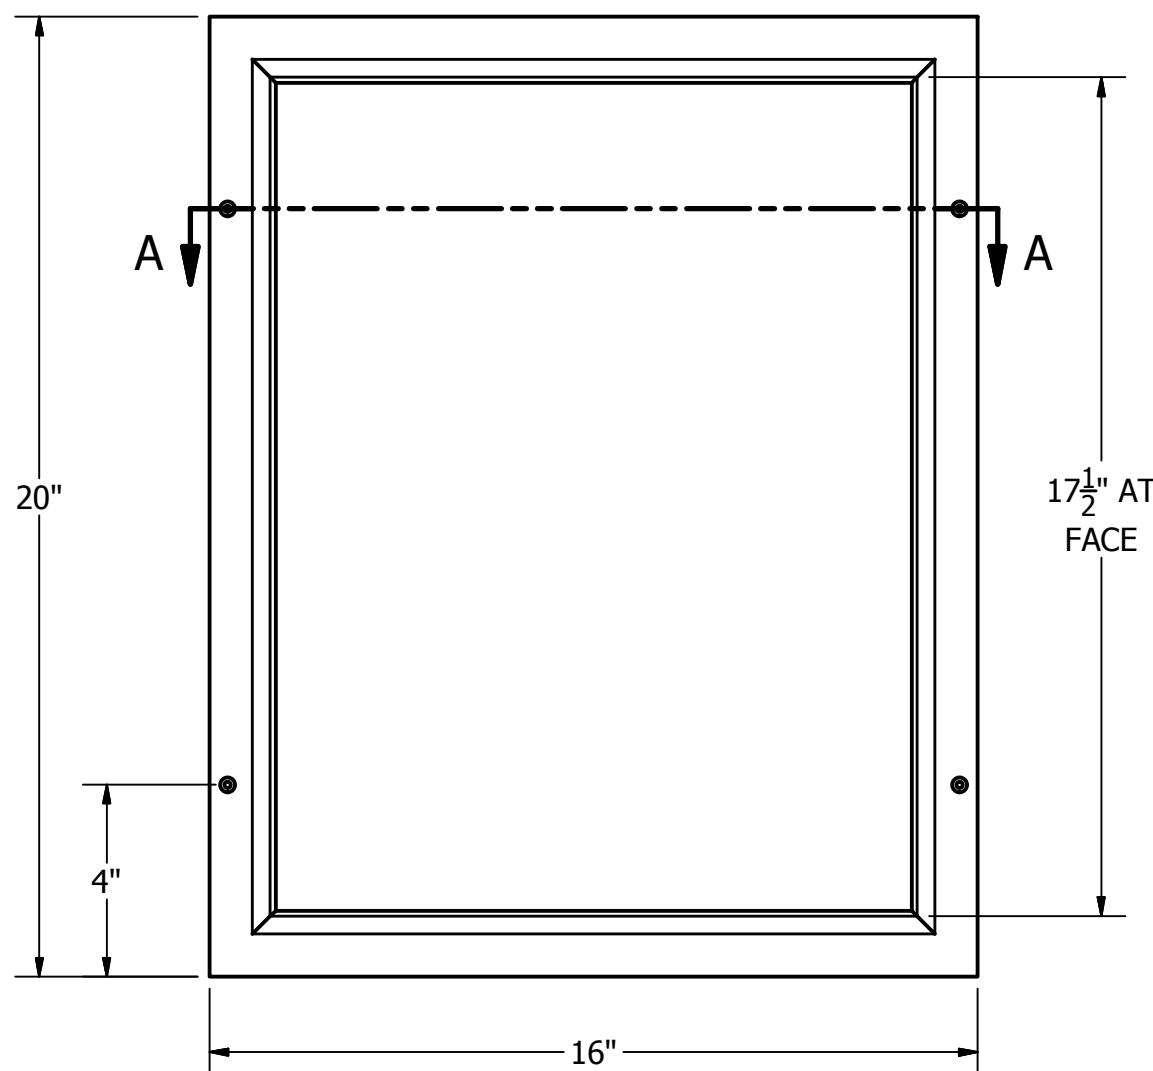

SECTION A-A  
SCALE 1 / 4

DETAIL B  
SCALE 1 : 1

ISO VIEW  
SCALE 1 / 4

FRONT VIEW  
SCALE 1 / 4

DRAWN R.E.E.	3/15/2017	LEDGE PRODUCTS		
		PART NUMBER 13.5 x 17.5		
APPROX. WEIGHT 12.0 lbmass		SIZE C	DWG NO 13.5 x 17.5	REV
		SCALE 1 / 4	SHEET 1 OF 1	